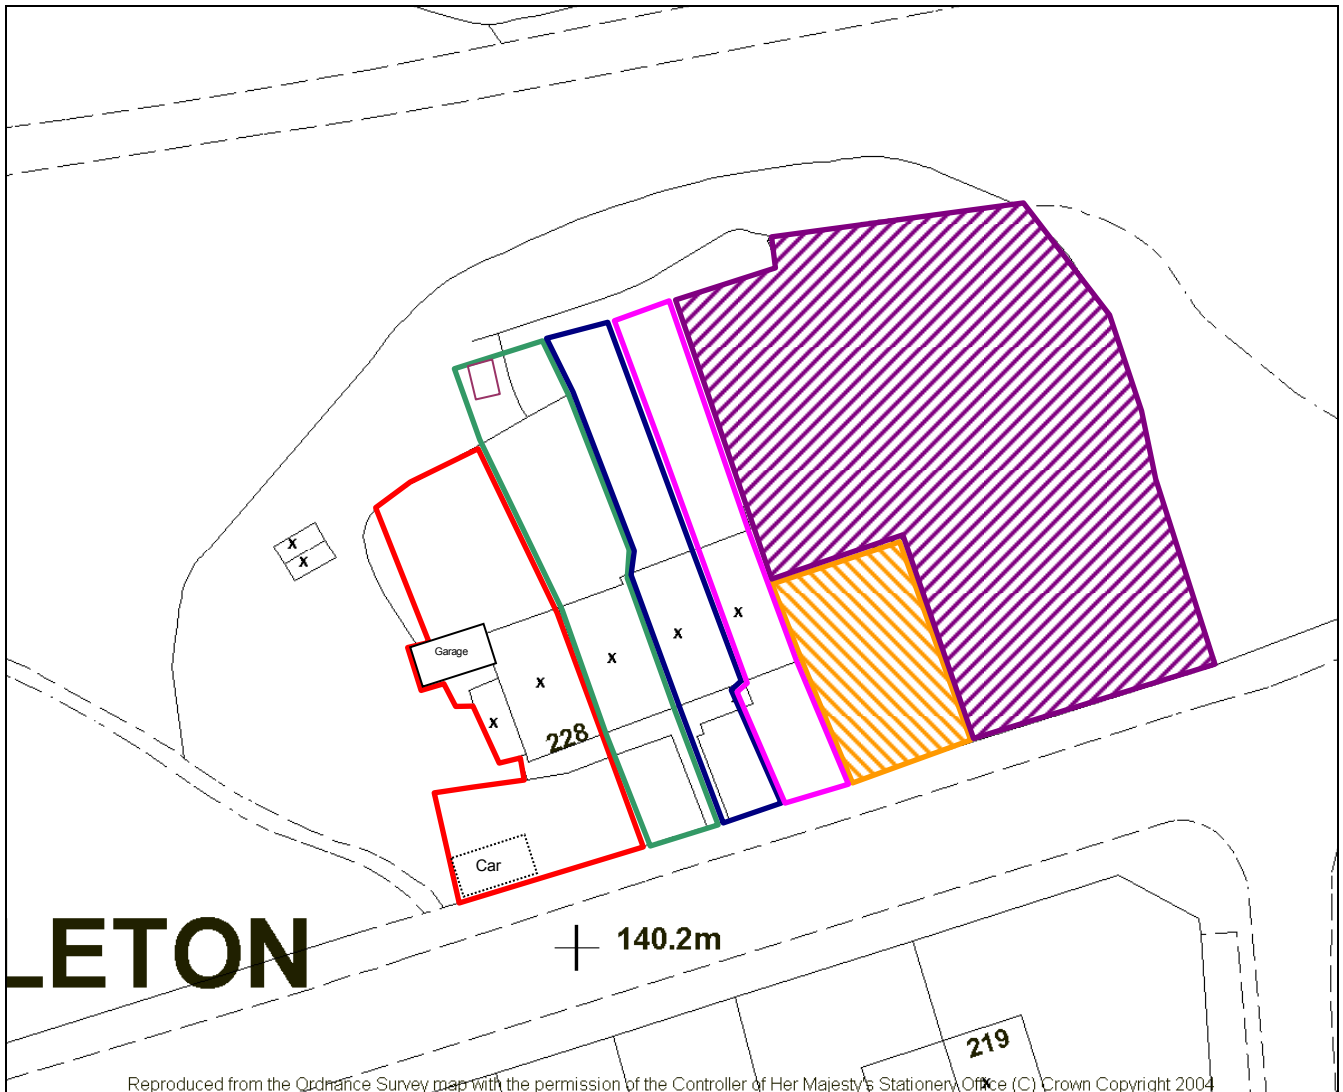

**Property/ Site:** Town Street Cottages  
Middleton Park  
Leeds  
LS10

**Ratio:** 1:625

**OS Reference:** SE2928SE

218 Town Street - Vacant

220 Town Street - Vacant